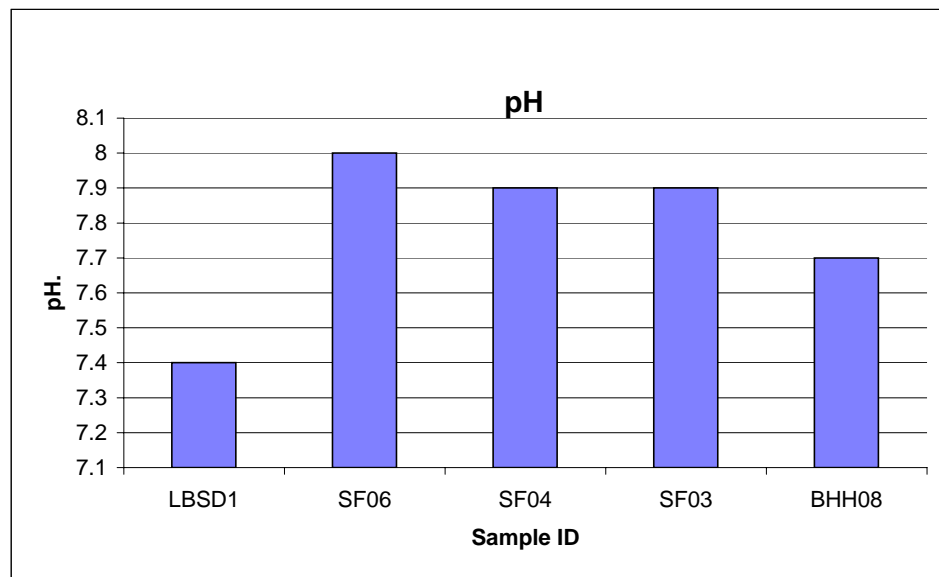

# World Water Day Chemical and Physical Data Results

Charts 1 thru 4

# World Water Day Chemical and Physical Data Results

Charts 5 thru 7